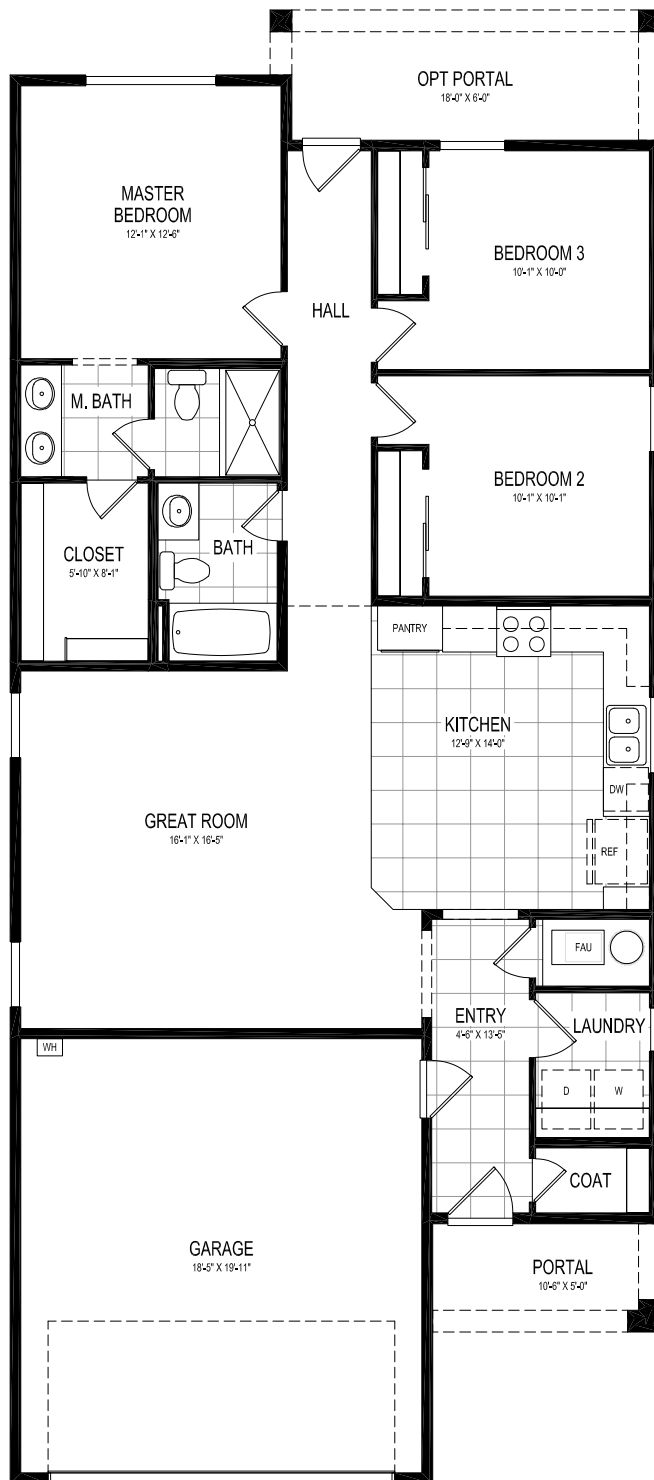

Gloria Chavez 
 Associate Broker
 505.216.8477
 GChavez@homewise.org
 NMREL #52303

Homewise, Inc. 1301 Siler Rd, Bldg D, Santa Fe, NM 87507 505.983.WISE(9473) www.homewise.org/miraflores

Income or other restrictions may apply. Elevations shown are artist concepts for informational purposes only and are not precise representations. Actual construction may vary. Floor plans may vary per elevation. All room sizes are approximate. Square footage is based on interior measurements. Continuing a policy of constant research, design and improvement, Homewise Inc. reserves the right of price, plan, specification and design change without notice or prior obligation. Check with Real Estate sales personnel to determine which lots are available for a specific house plan.