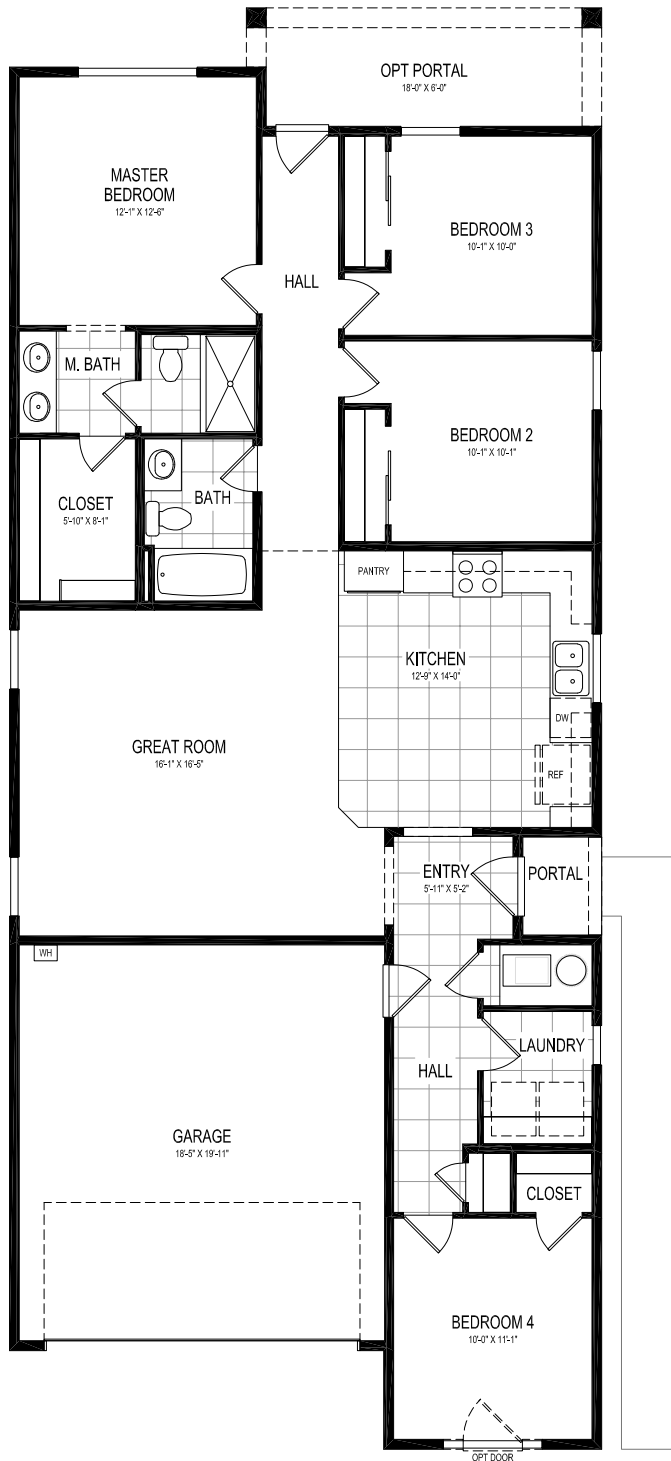

Gloria Chavez 
 Associate Broker
 505.216.8477
 GChavez@homewise.org
 NMREL #52303

Homewise, Inc. 1301 Siler Rd, Bldg D, Santa Fe, NM 87507 505.983.WISE(9473) www.homewise.org/miraflores

Income or other restrictions may apply. Elevations shown are artist concepts for informational purposes only and are not precise representations. Actual construction may vary. Floor plans may vary per elevation. All room sizes are approximate. Square footage is based on interior measurements. Continuing a policy of constant research, design and improvement, Homewise Inc. reserves the right of price, plan, specification and design change without notice or prior obligation. Check with Real Estate sales personnel to determine which lots are available for a specific house plan.