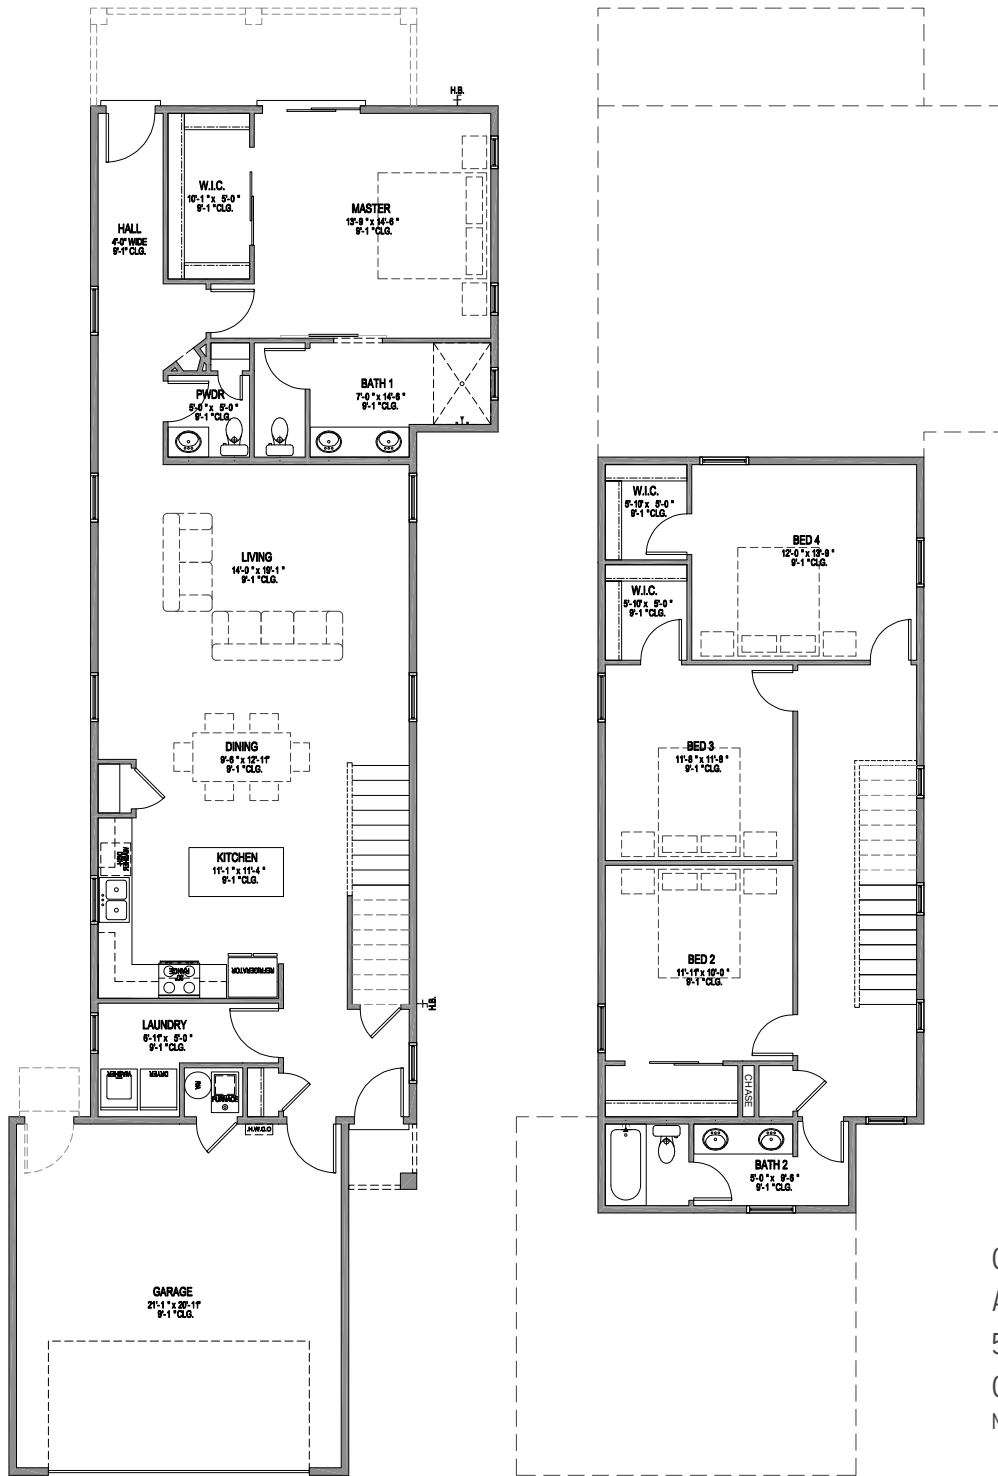

Gloria Chavez 
 Associate Broker
 505.216.8477
 GChavez@homewise.org
 NMREL #52303

Homewise, Inc. 1301 Siler Rd, Bldg D, Santa Fe, NM 87507 505.983.WISE(9473) www.homewise.org/miraflores

Income or other restrictions may apply. Elevations shown are artist concepts for informational purposes only and are not precise representations. Actual construction may vary. Floor plans may vary per elevation. All room sizes are approximate. Square footage is based on interior measurements. Continuing a policy of constant research, design and improvement, Homewise Inc. reserves the right of price, plan, specification and design change without notice or prior obligation. Check with Real Estate sales personnel to determine which lots are available for a specific house plan.