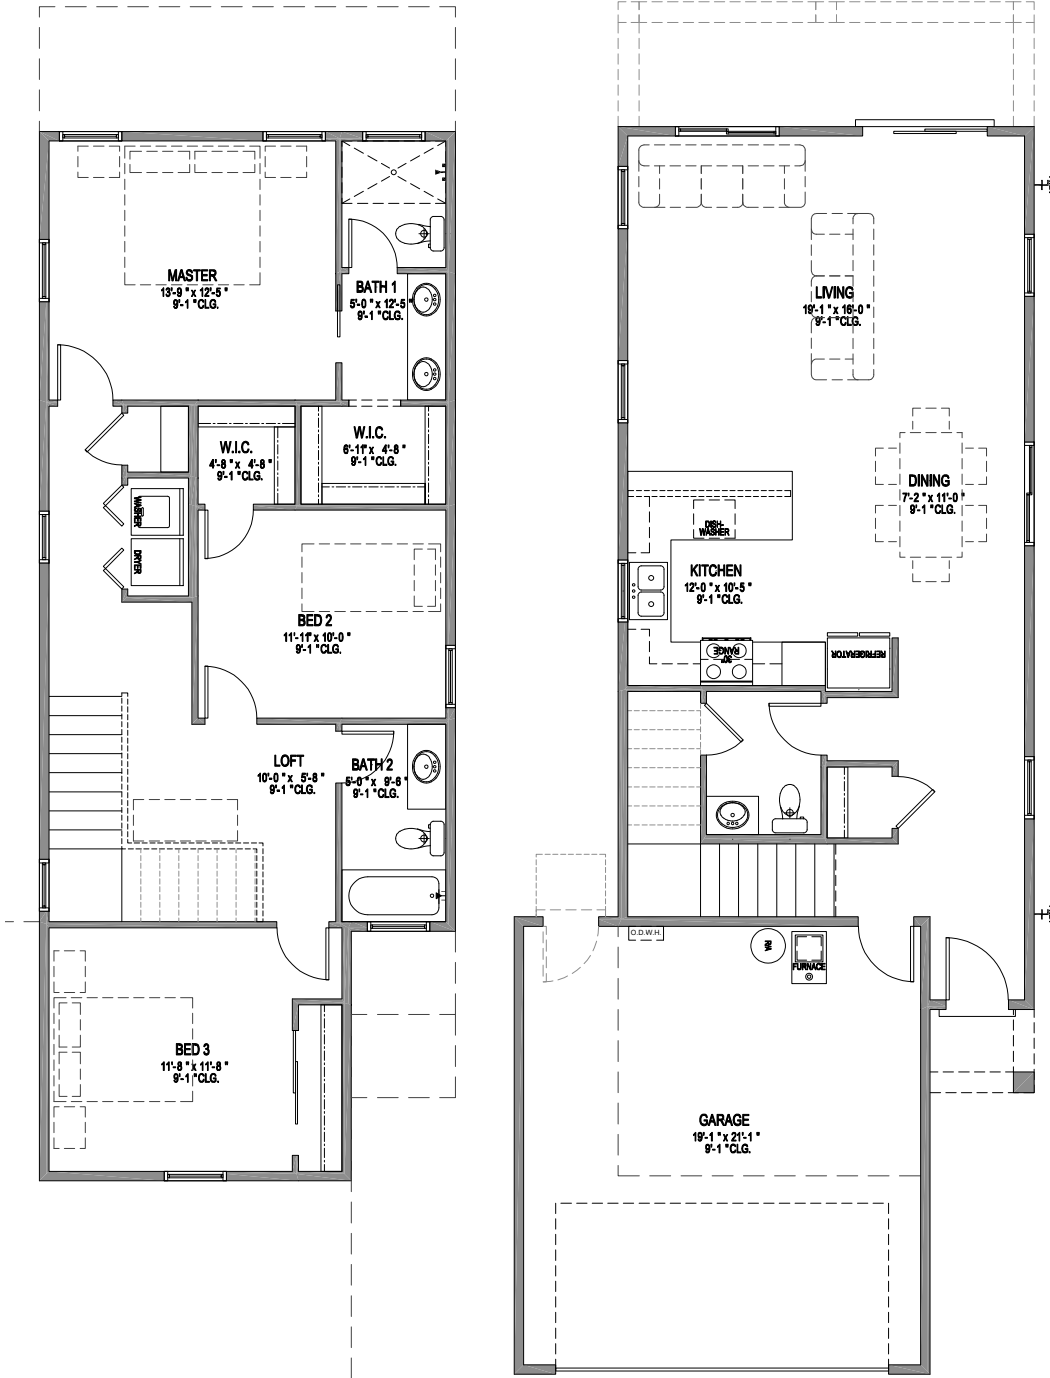

NORTHERN NM

SOUTHERN NM

Elevations shown are artist concepts for informational purposes only and are not precise representations.

Gloria Chavez 
Associate Broker
505.216.8477
GChavez@homewise.org
NMREL #52303

Homewise, Inc. 1301 Siler Rd, Bldg D, Santa Fe, NM 87507 505.983.WISE(9473) www.homewise.org/miraflores

Income or other restrictions may apply. Elevations shown are artist concepts for informational purposes only and are not precise representations. Actual construction may vary. Floor plans may vary per elevation. All room sizes are approximate. Square footage is based on interior measurements. Continuing a policy of constant research, design and improvement, Homewise Inc. reserves the right of price, plan, specification and design change without notice or prior obligation. Check with Real Estate sales personnel to determine which lots are available for a specific house plan.