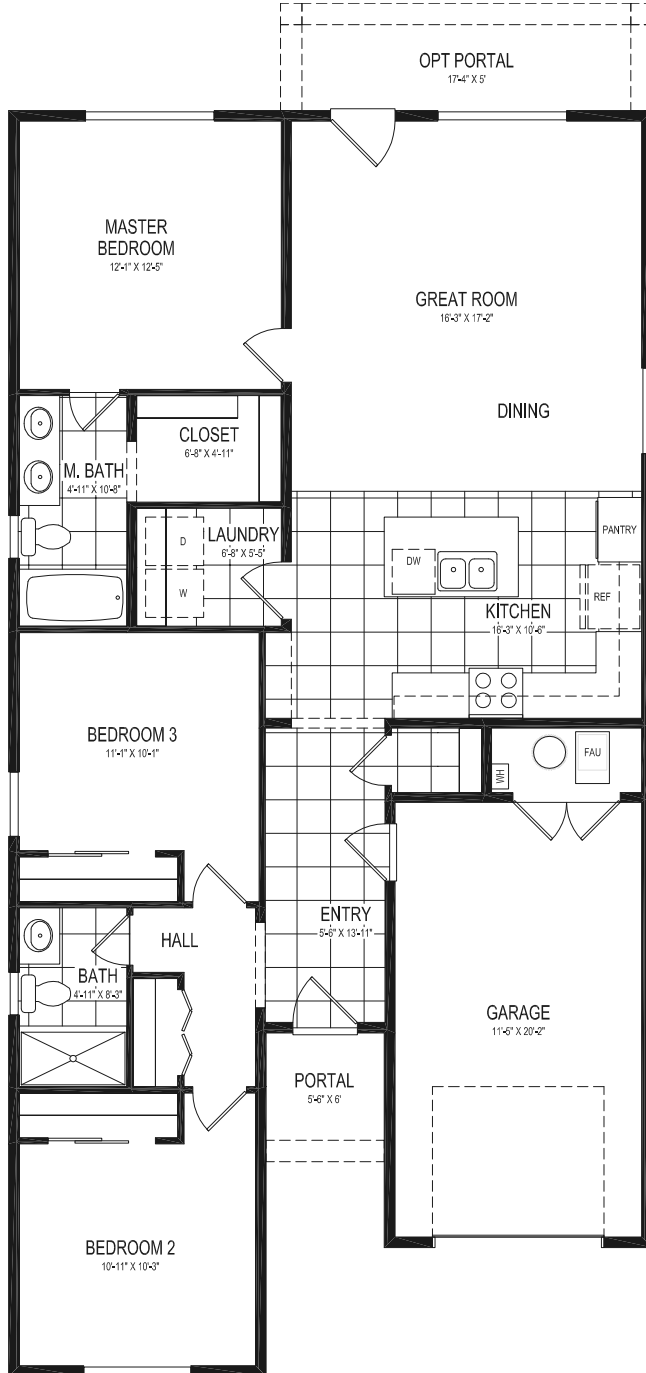

## SUNFLOWER

3 Bedroom, 2 Bath | 1,353 SF heated | 1-car garage  
Option: rear portal

Gloria Chavez   
Associate Broker  
505.216.8477  
GChavez@homewise.org  
NMREL #52303

Homewise, Inc. 1301 Siler Rd, Bldg D, Santa Fe, NM 87507 505.983.WISE(9473) www.homewise.org/miraflores

Income or other restrictions may apply. Elevations shown are artist concepts for informational purposes only and are not precise representations. Actual construction may vary. Floor plans may vary per elevation. All room sizes are approximate. Square footage is based on interior measurements. Continuing a policy of constant research, design and improvement, Homewise Inc. reserves the right of price, plan, specification and design change without notice or prior obligation. Check with Real Estate sales personnel to determine which lots are available for a specific house plan.