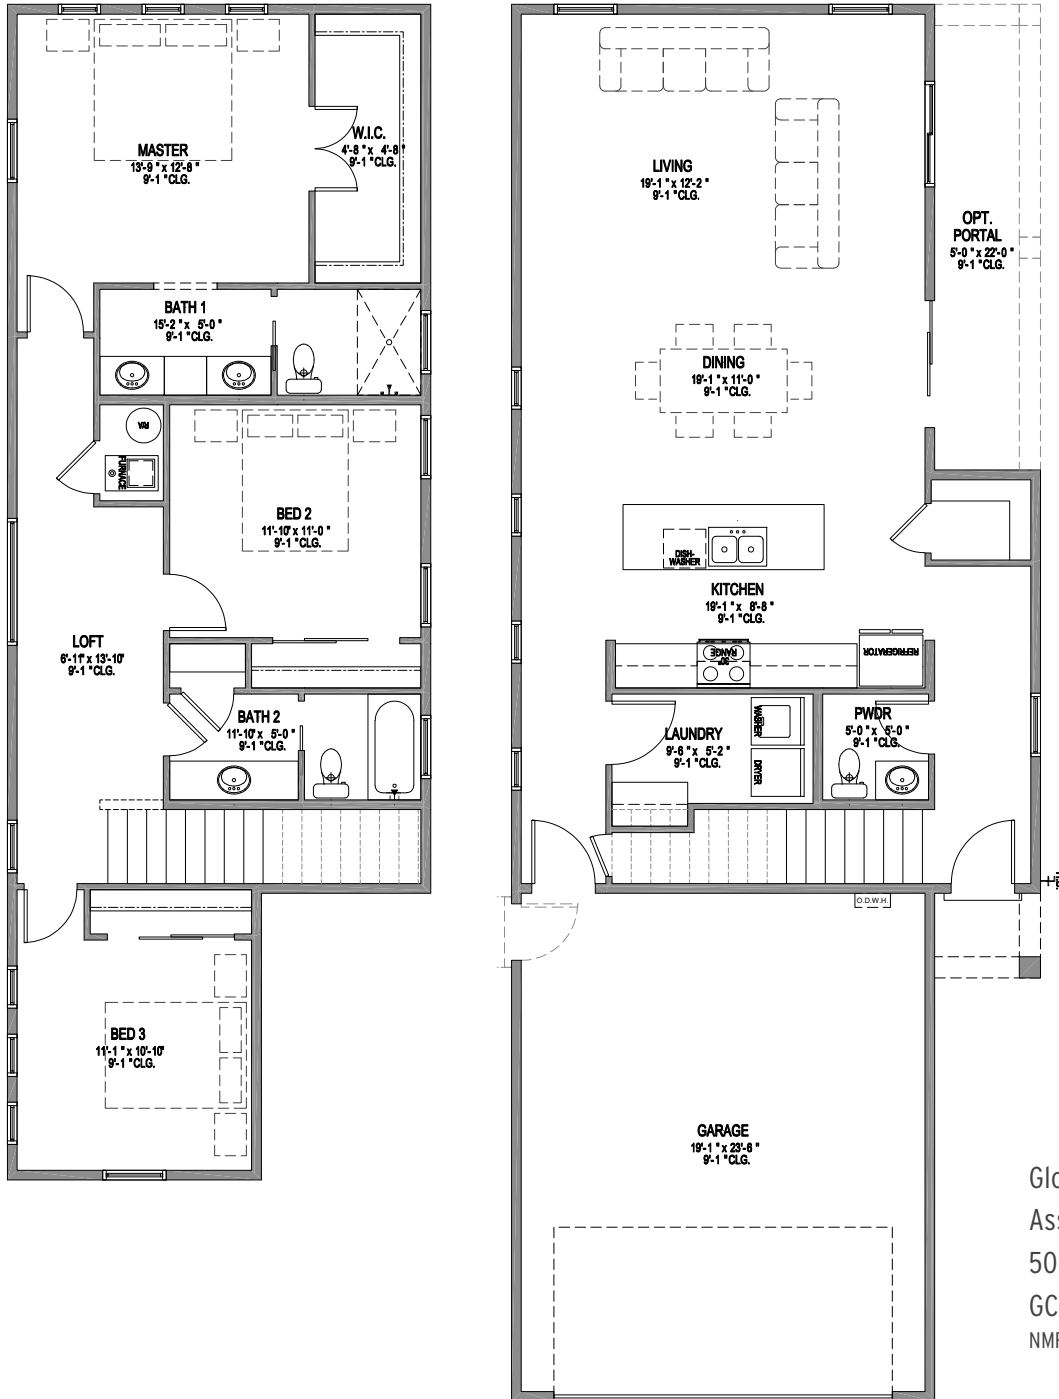

NORTHERN NM

SOUTHERN NM

Elevations shown are artist concepts for informational purposes only and are not precise representations.

The homes at Miraflores are built to the highest standards, embracing quality, value and energy efficiency. At Homewise Homes®, we believe everyone deserves to live well.

Gloria Chavez 
 Associate Broker
 505.216.8477
 GChavez@homewise.org
 NMREL #52303

Homewise, Inc. 1301 Siler Rd, Bldg D, Santa Fe, NM 87507 505.983.WISE(9473) www.homewise.org/miraflores

Income or other restrictions may apply. Elevations shown are artist concepts for informational purposes only and are not precise representations. Actual construction may vary. Floor plans may vary per elevation. All room sizes are approximate. Square footage is based on interior measurements. Continuing a policy of constant research, design and improvement, Homewise Inc. reserves the right of price, plan, specification and design change without notice or prior obligation. Check with Real Estate sales personnel to determine which lots are available for a specific house plan.